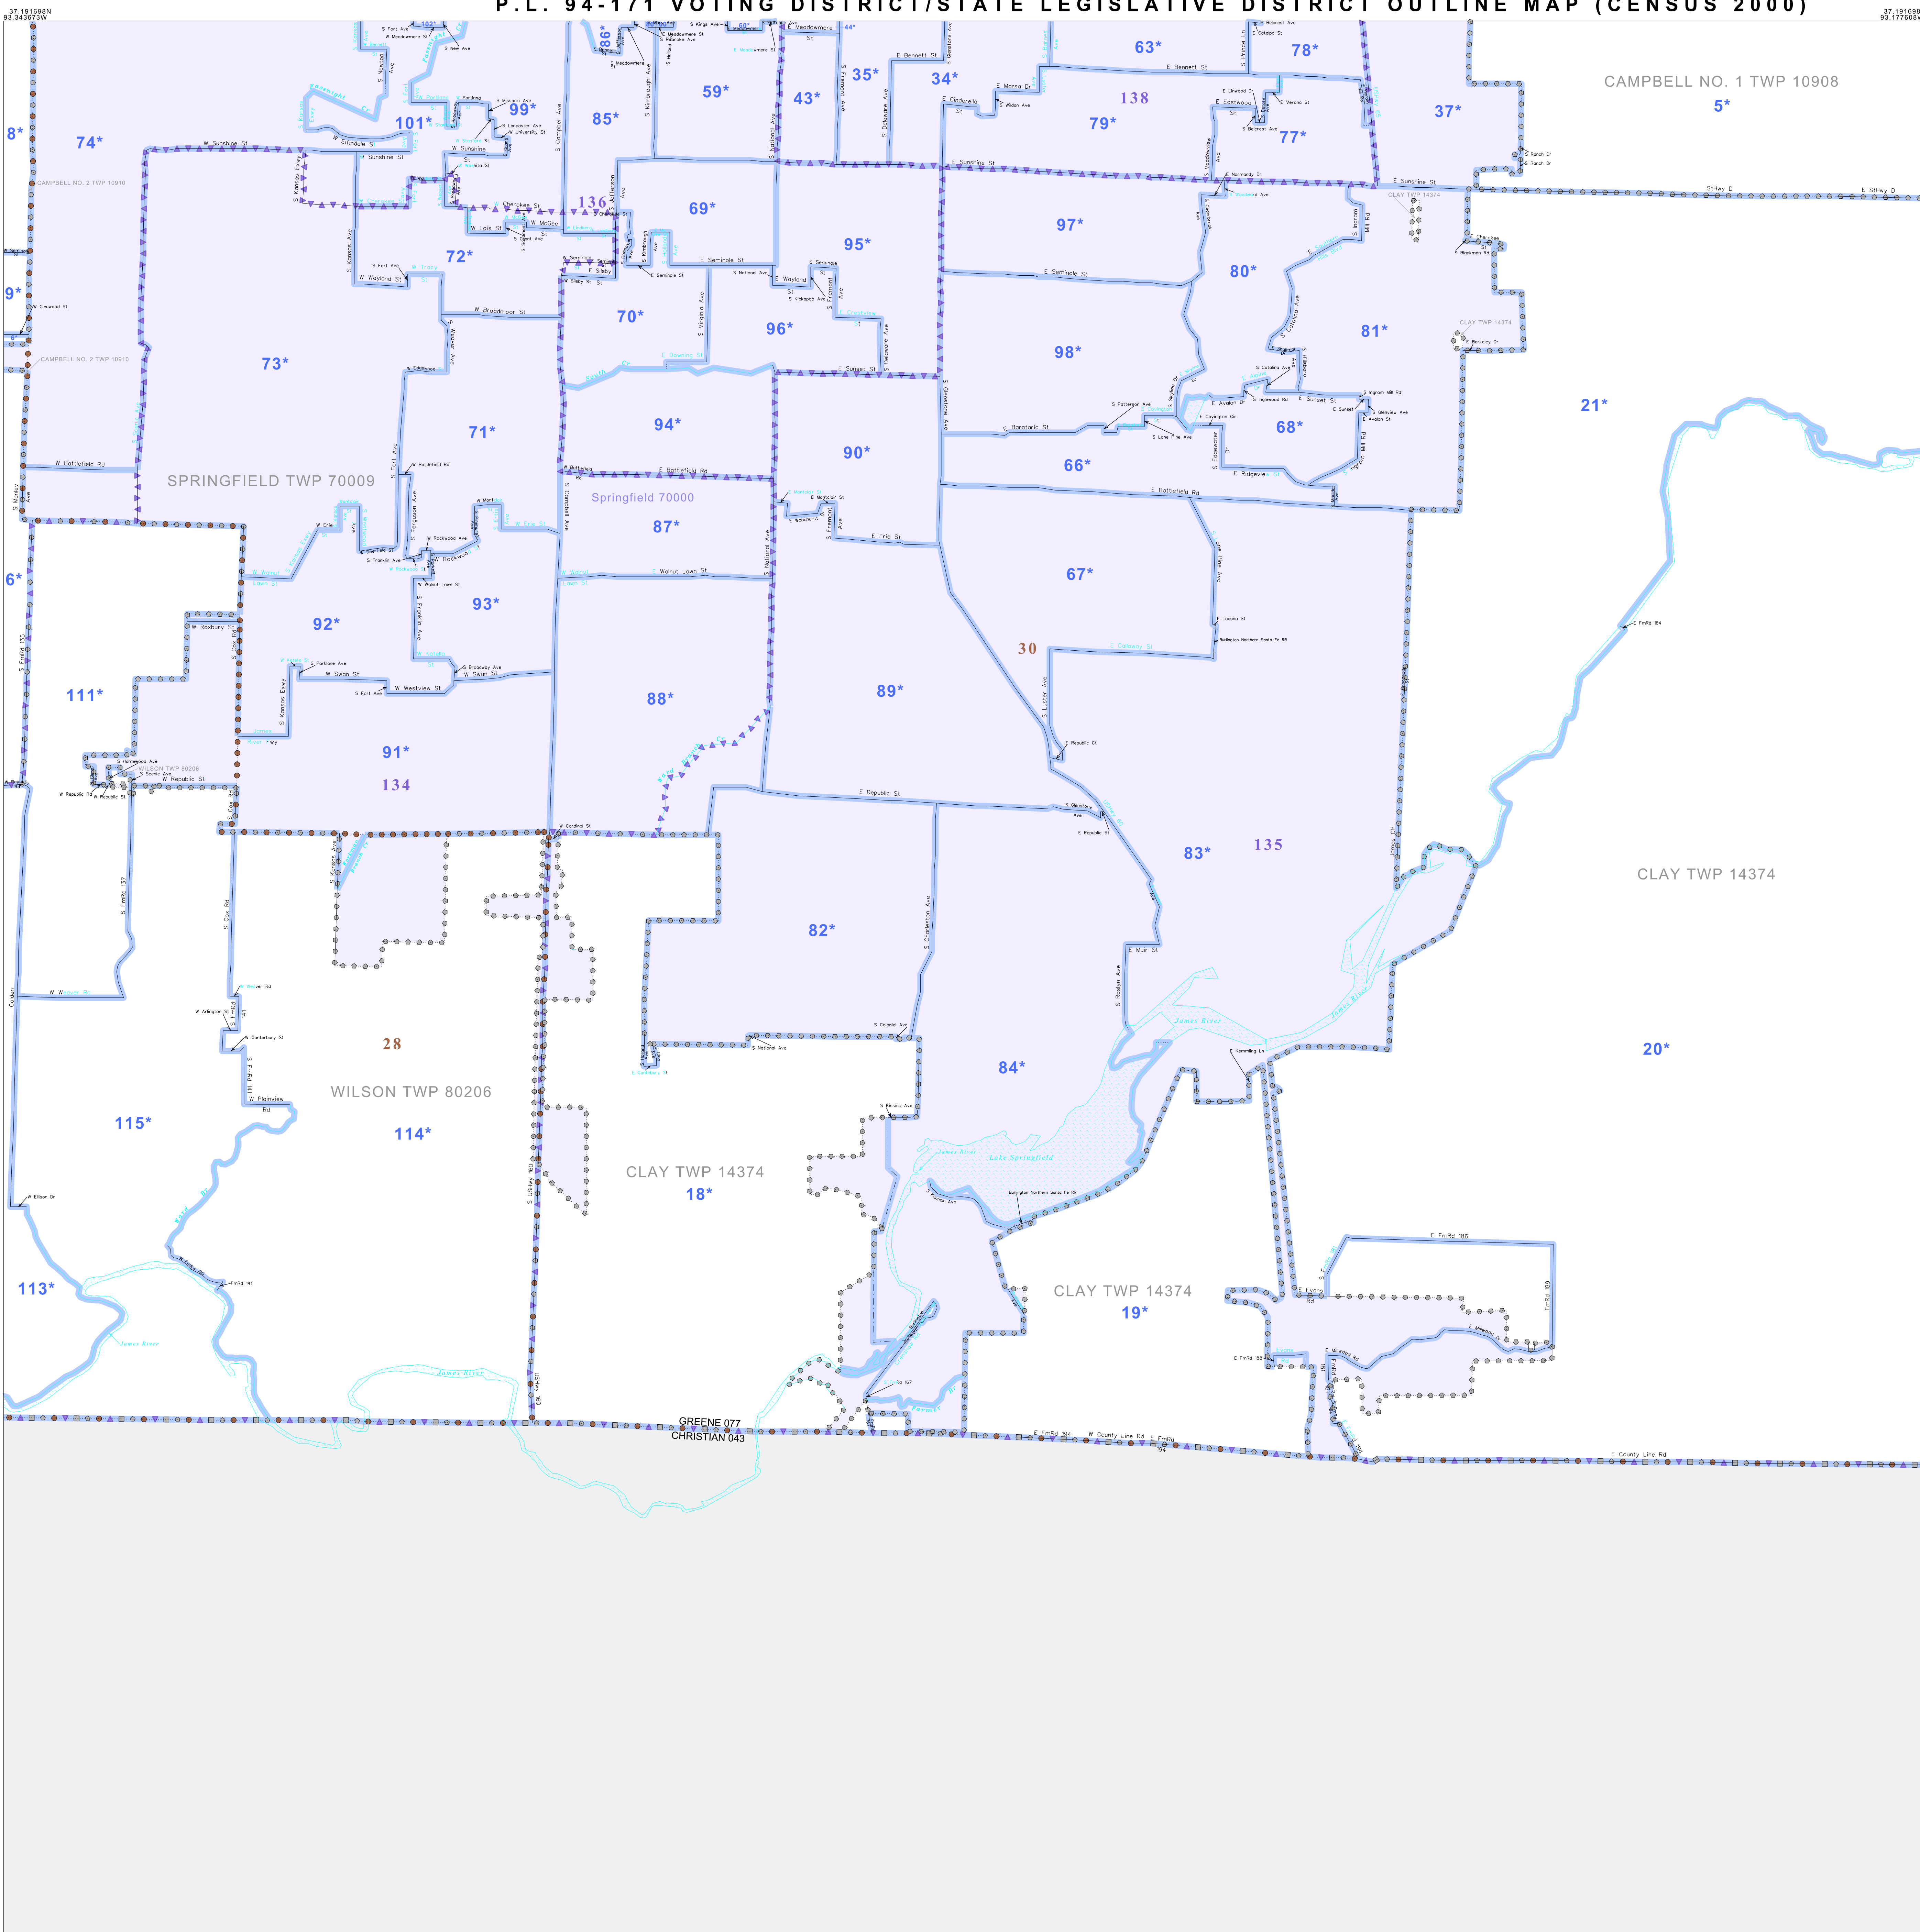

P.L. 94-171 VOTING DISTRICT/STATE LEGISLATIVE DISTRICT OUTLINE MAP (CENSUS 2000)

37 191608N
93.177608W

37 191608N
93.177608W

GEOGRAPHIC AREAS LEGEND

SYMBOL	NAME STYLE
*****	INTERNATIONAL
=====	STATE
=====	COUNTY
-----	MINOR CIVIL DIV¹
-----	Incorporated Place¹
-----	Census Designated Place²
-----	Voting District
-----	SLD-Senate
-----	SLD-House

Abbreviation Reference: AIR - American Indian Reservation; SDAISA - State Designated American Indian Statistical Area

¹ A "*" following a place name indicates that the place is coterminous with a MCD. A "*" indicates that the place is also a CDP. In both cases, the MCD name is shown only when it differs from the place name.

² A "*" following a VTD code indicates an unusual voting district. Its absence indicates that the VTD is a pseudo voting district or no information is available as to its status.

37 058954N
93.177608W

37 058954N
93.177608W

Key to Adjacent Sheets

6	7	8
10	11	12

ST: Missouri (29)
COU: Greene (077)
SHEET 11 OF 12 PARENT SHEETS