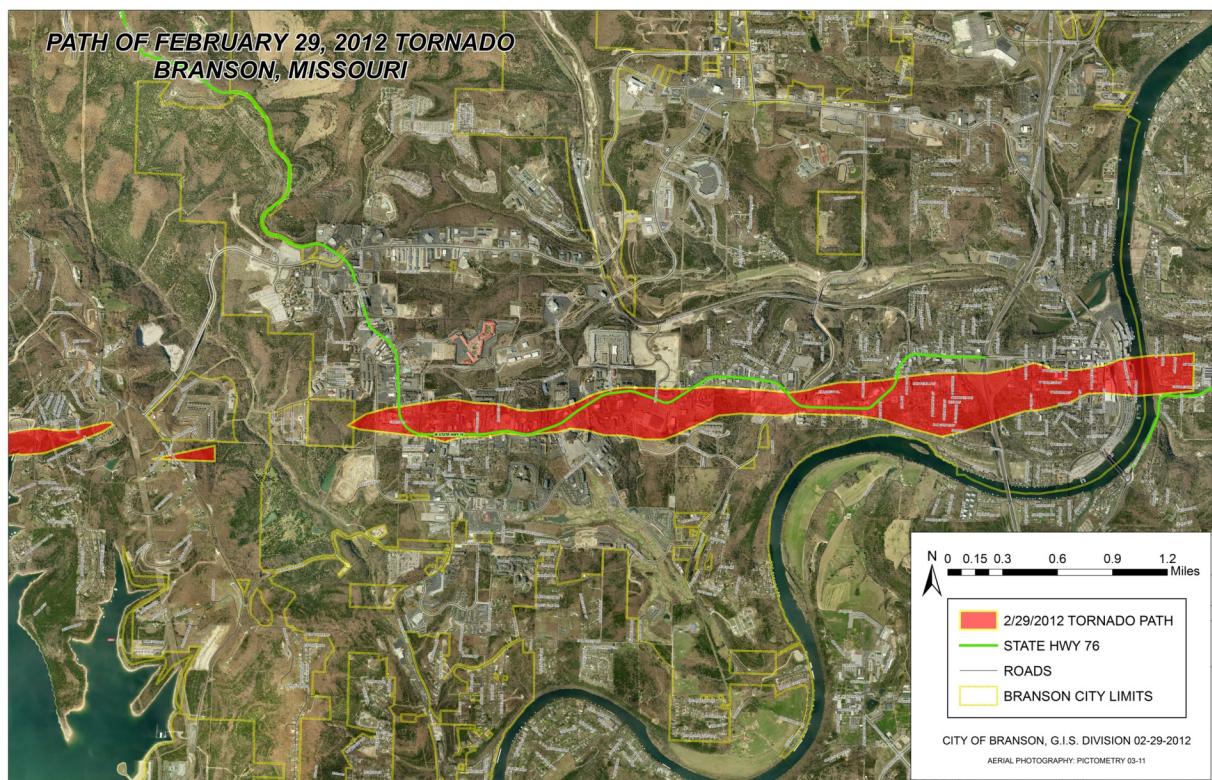

**PATH OF FEBRUARY 29, 2012 TORNADO
BRANSON, MISSOURI**

-  2/29/2012 TORNADO PATH
-  STATE HWY 76
-  ROADS
-  BRANSON CITY LIMITS

CITY OF BRANSON, G.I.S. DIVISION 02-29-2012

AERIAL PHOTOGRAPHY: PICTOMETRY 03-11