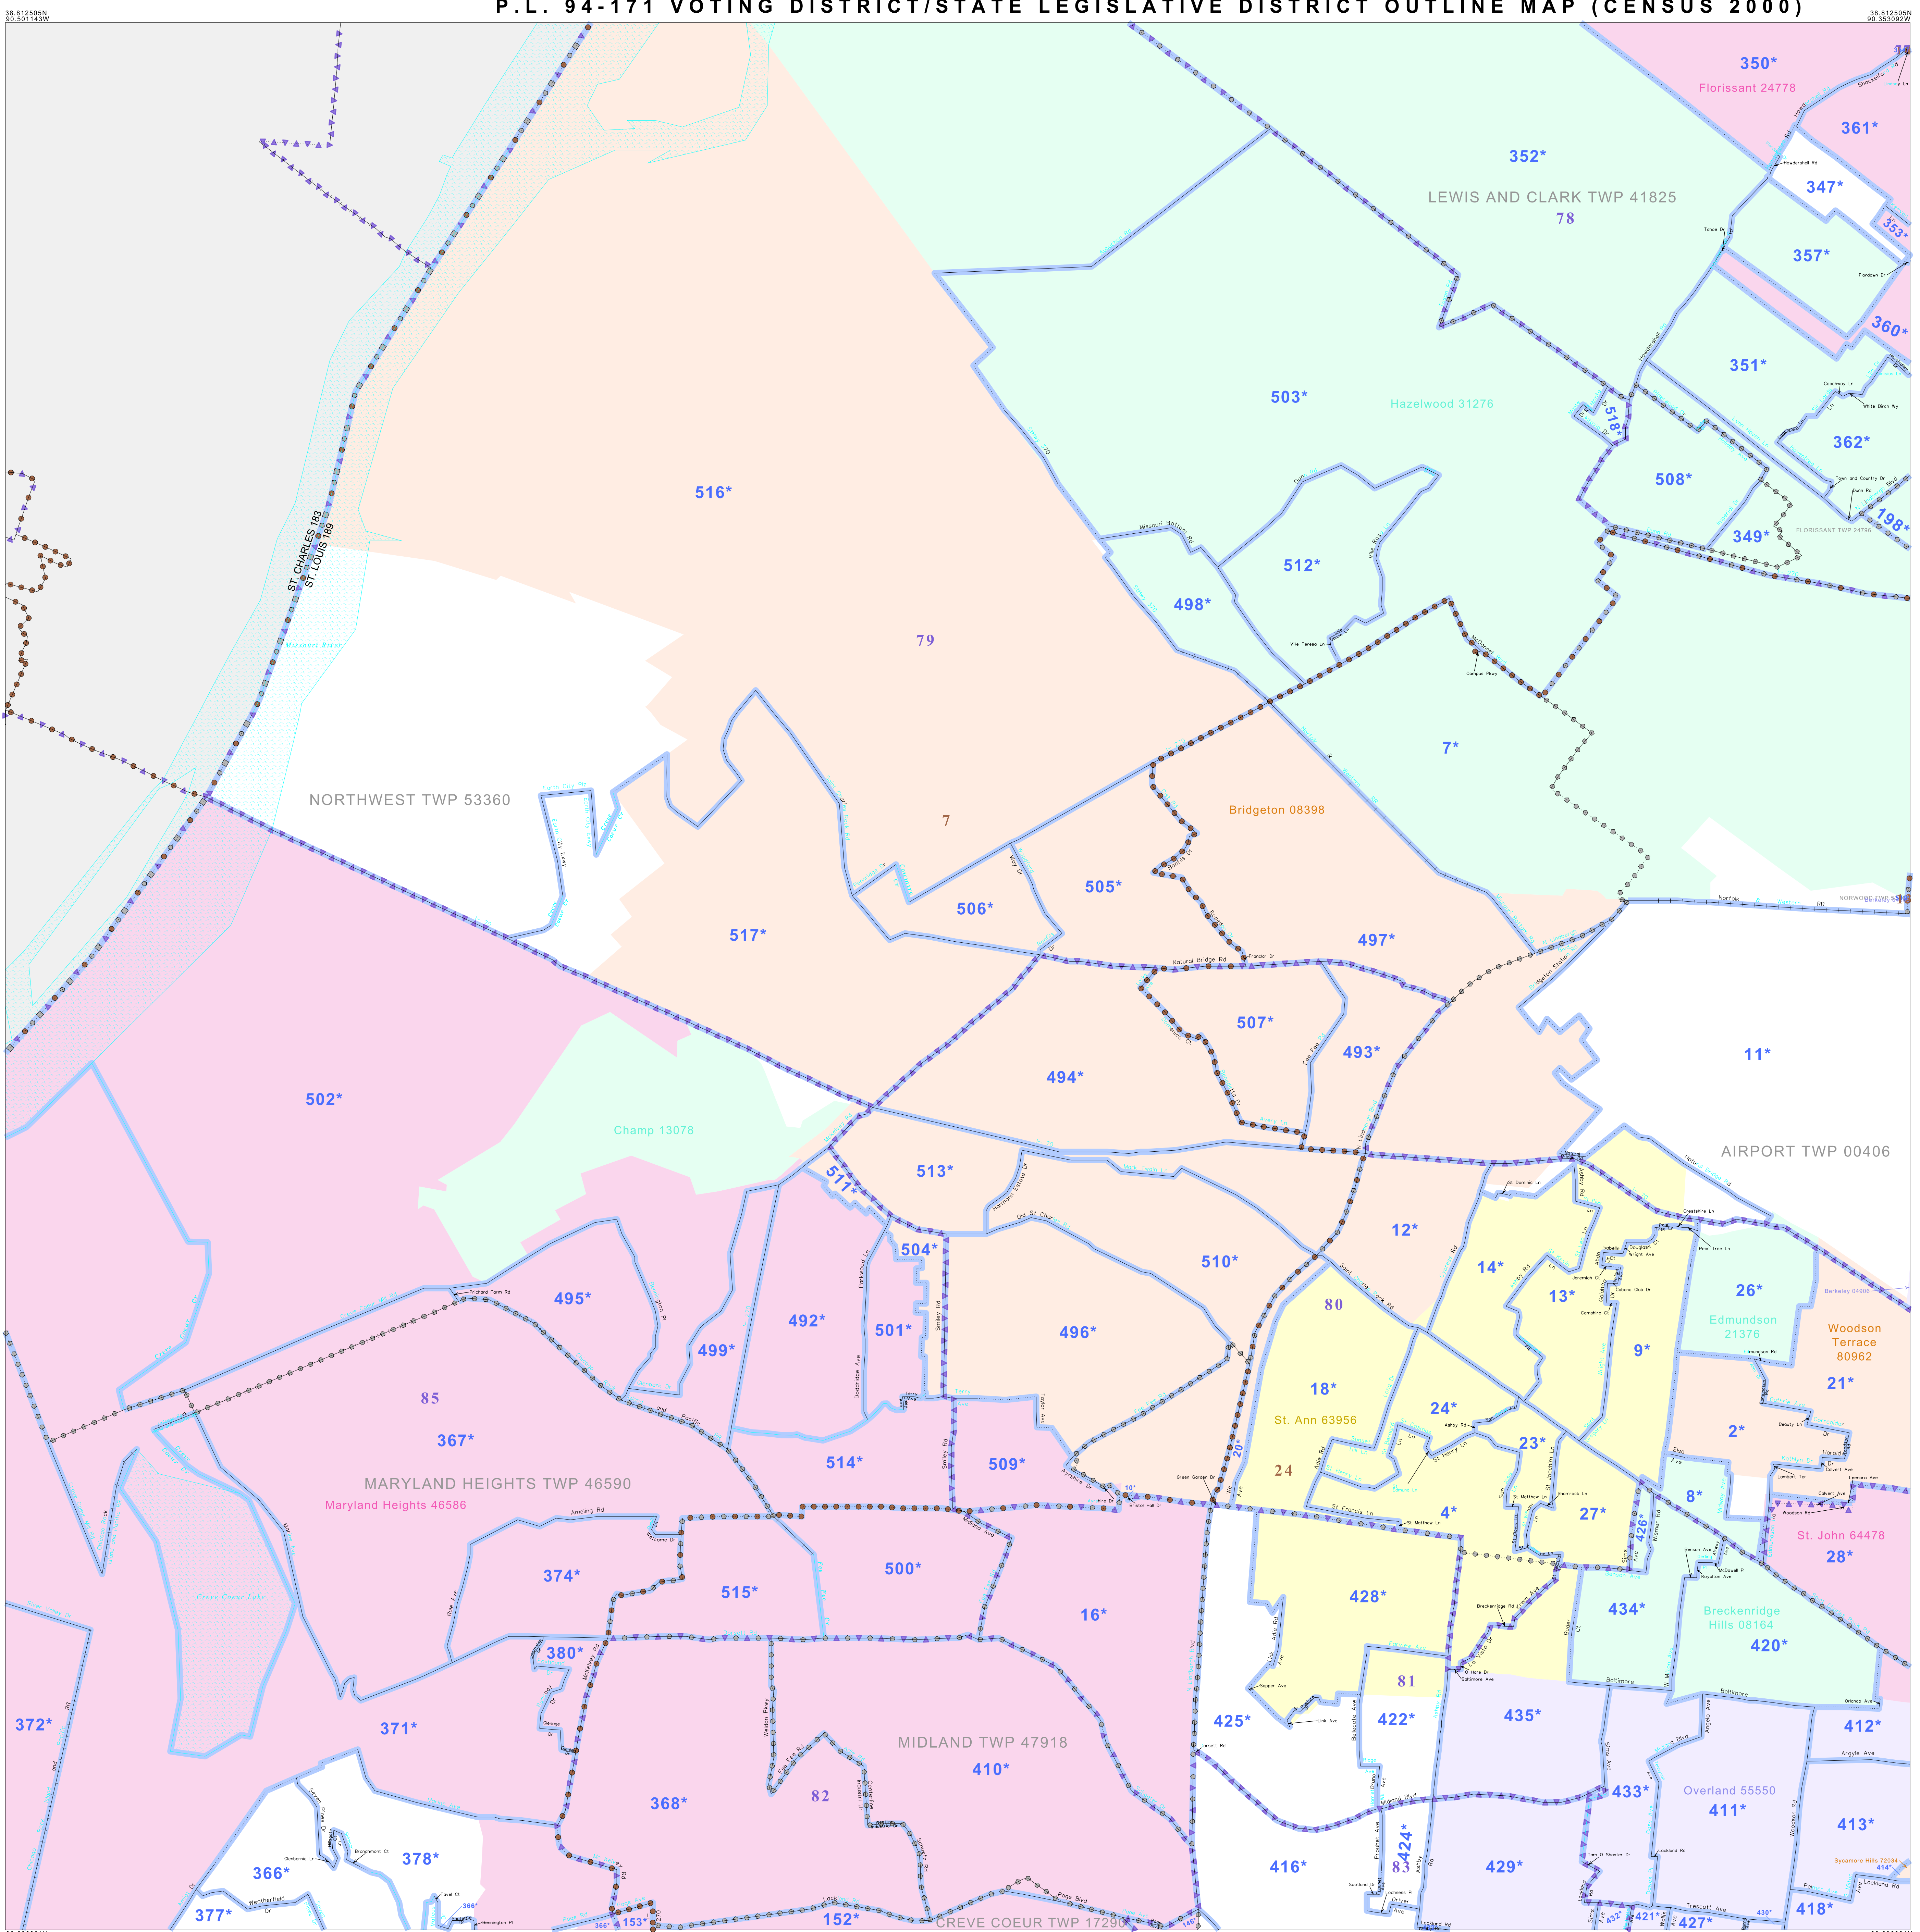

P.L. 94-171 VOTING DISTRICT/STATE LEGISLATIVE DISTRICT OUTLINE MAP (CENSUS 2000)

GEOGRAPHIC AREAS LEGEND

SYMBOL	NAME STYLE
*****	INTERNATIONAL
=====	STATE
=====	COUNTY
=====	MINOR CIVIL DIV¹
=====	Incorporated Place¹
=====	Census Designated Place²
=====	Voting District
=====	SLD-Senate
=====	SLD-House

☐ Mosaic ☐ Inset ☐ Out Area

Voting Districts

38 812565N
90.501143W

The plotted map scale is 1:17500

Sheet Location within County

Key to Adjacent Sheets

1	2
4	5
9	10