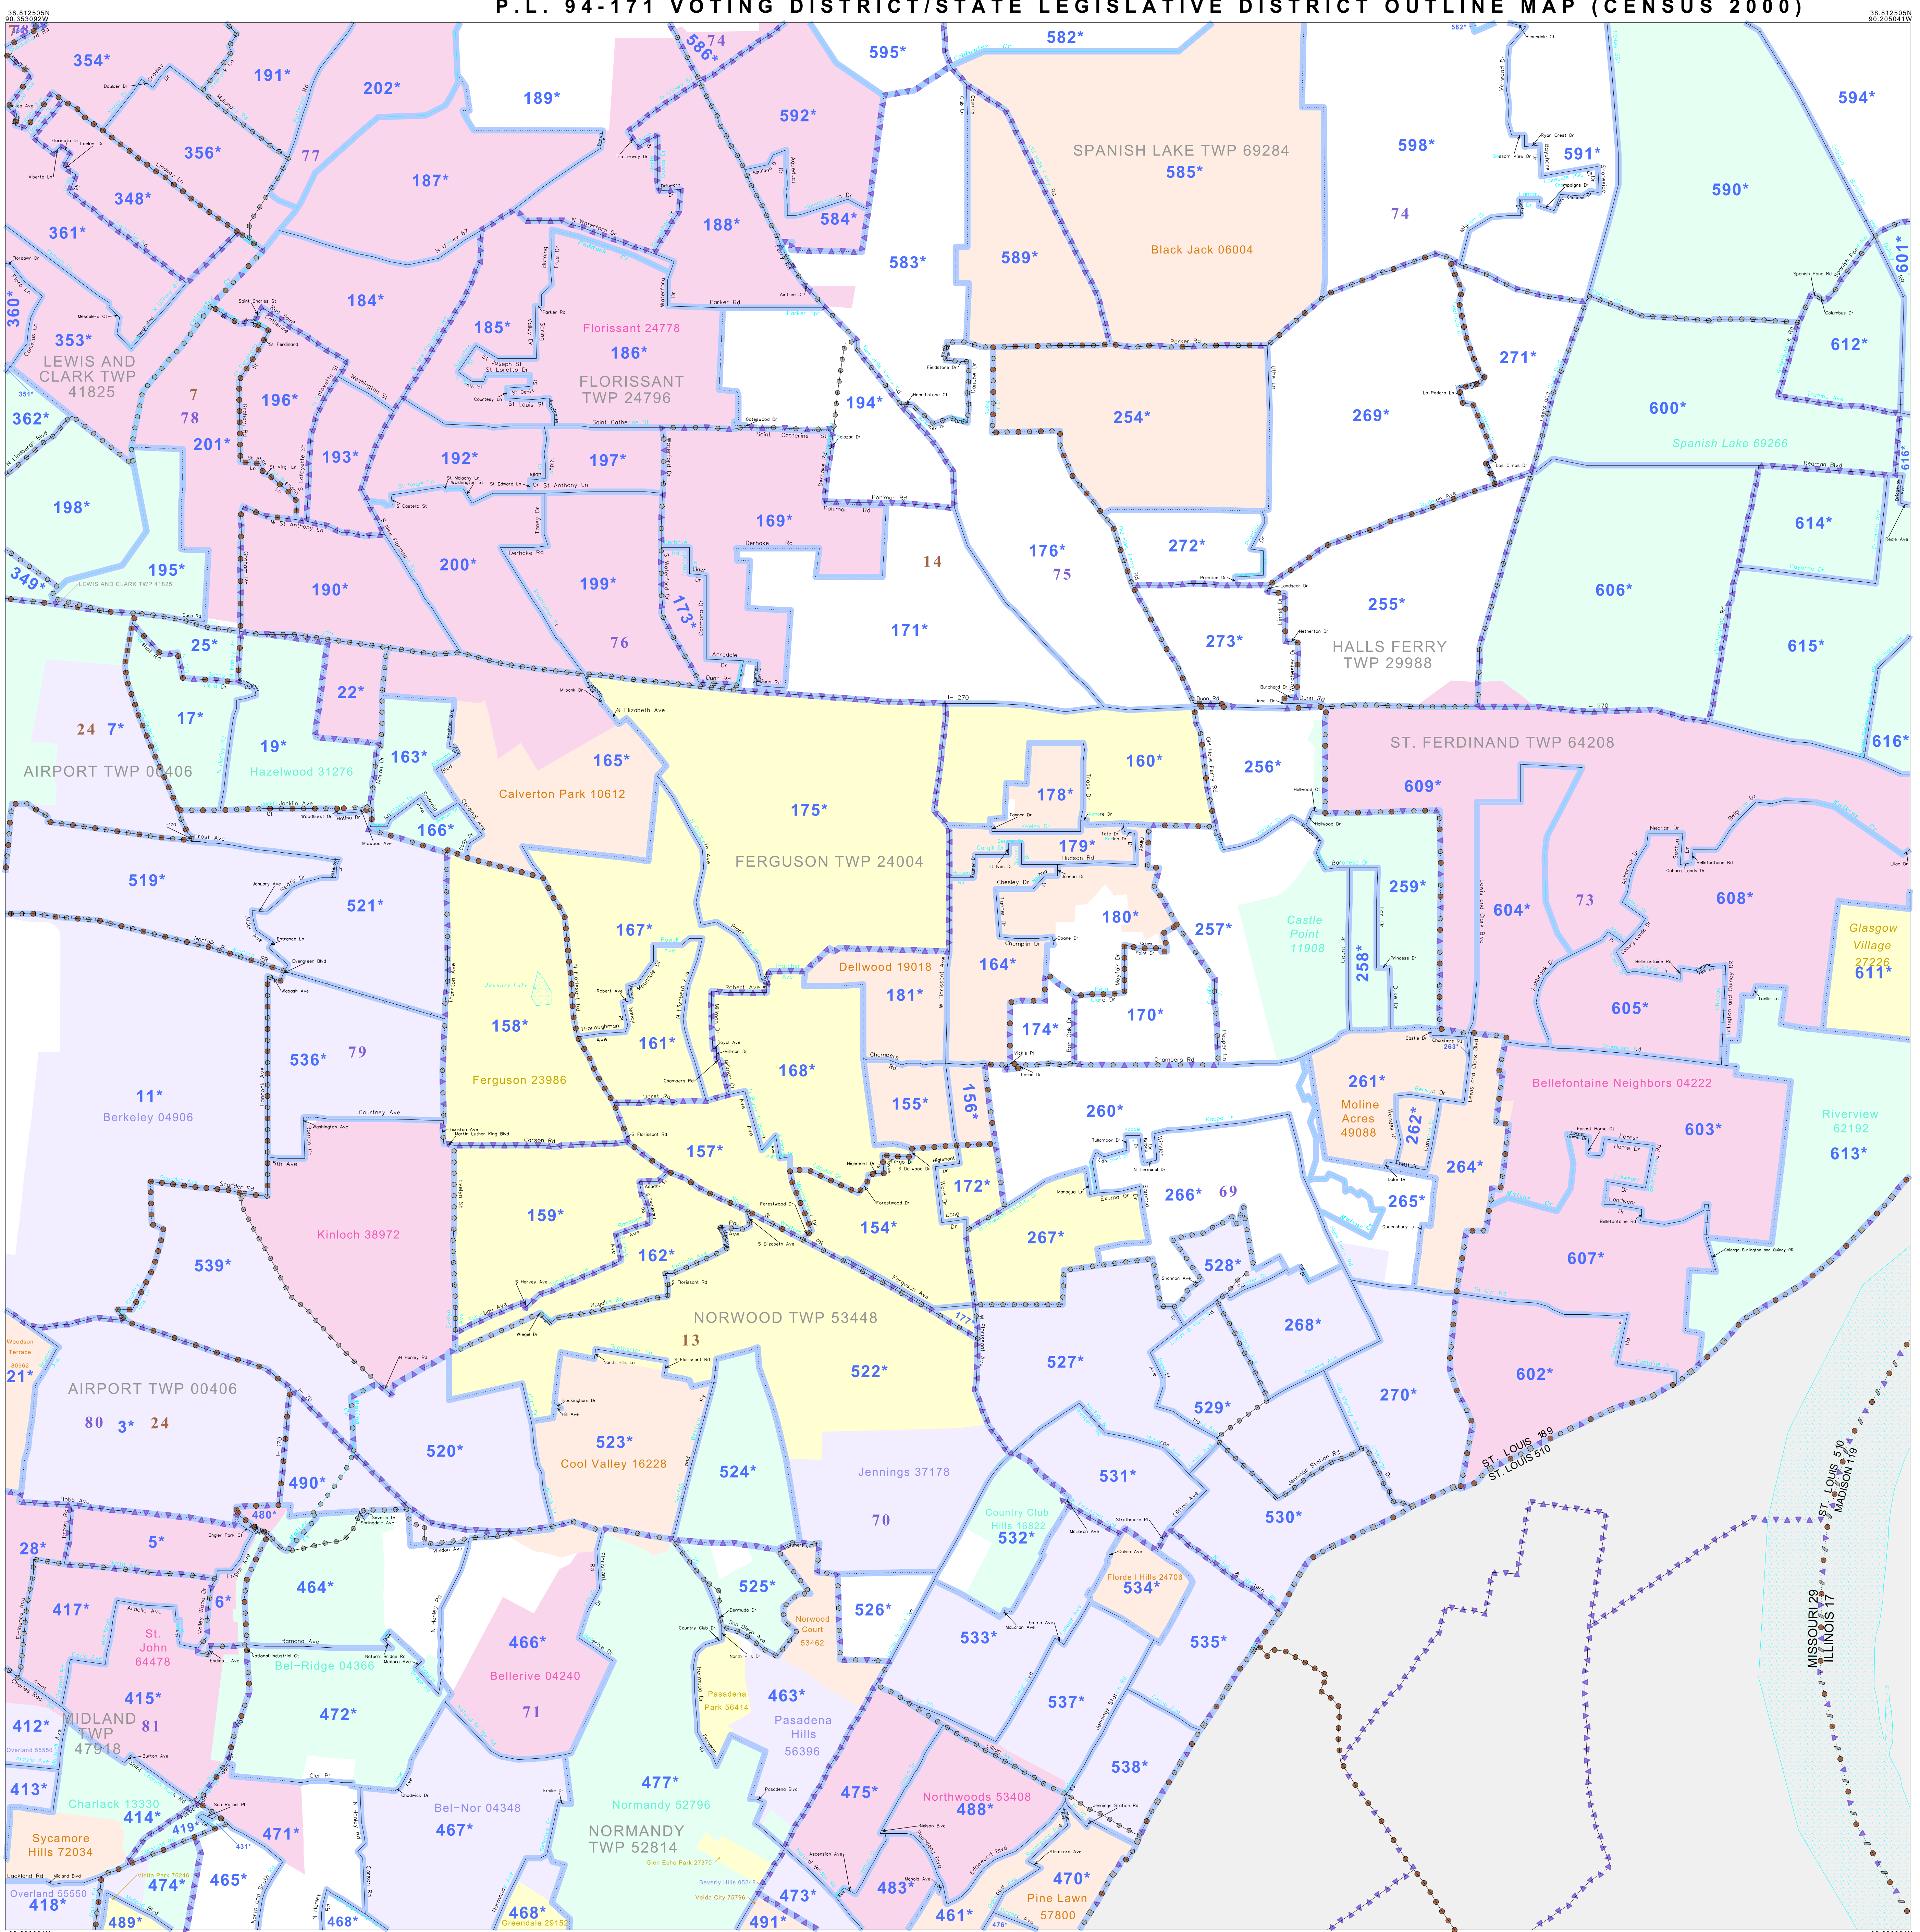

P.L. 94-171 VOTING DISTRICT/STATE LEGISLATIVE DISTRICT OUTLINE MAP (CENSUS 2000)

GEOGRAPHIC AREAS LEGEND

SYMBOL	NAME	STYLE
*****	INTERNATIONAL	
=====	STATE	
=====	COUNTY	
.....	MINOR CIVIL DIV¹	
.....	Incorporated Place¹	
.....	Census Designated Place²	
.....	Voting District	
.....	SLD-Senate	
.....	SLD-House	

Abbreviation Reference: AIR = American Indian Reservation; SDAISA = State Designated American Indian Statistical Area

¹ A "*" following a place name indicates that the place is coextensive with a MCD. A "*" indicates that the place is also a false MCD. In both cases, the MCD name is shown only when it differs from the place name.
² A "*" following a CDP code indicates an unusual voting district. Its absence indicates that the VTD is a pseudo voting district or no information is available as to its status.

Voting Districts

Scale: The plotted map scale is 1:17500

Sheet Location within County: [Map of Missouri showing the location of the current sheet]

Key to Adjacent Sheets: [Grid of sheet numbers 1-11]