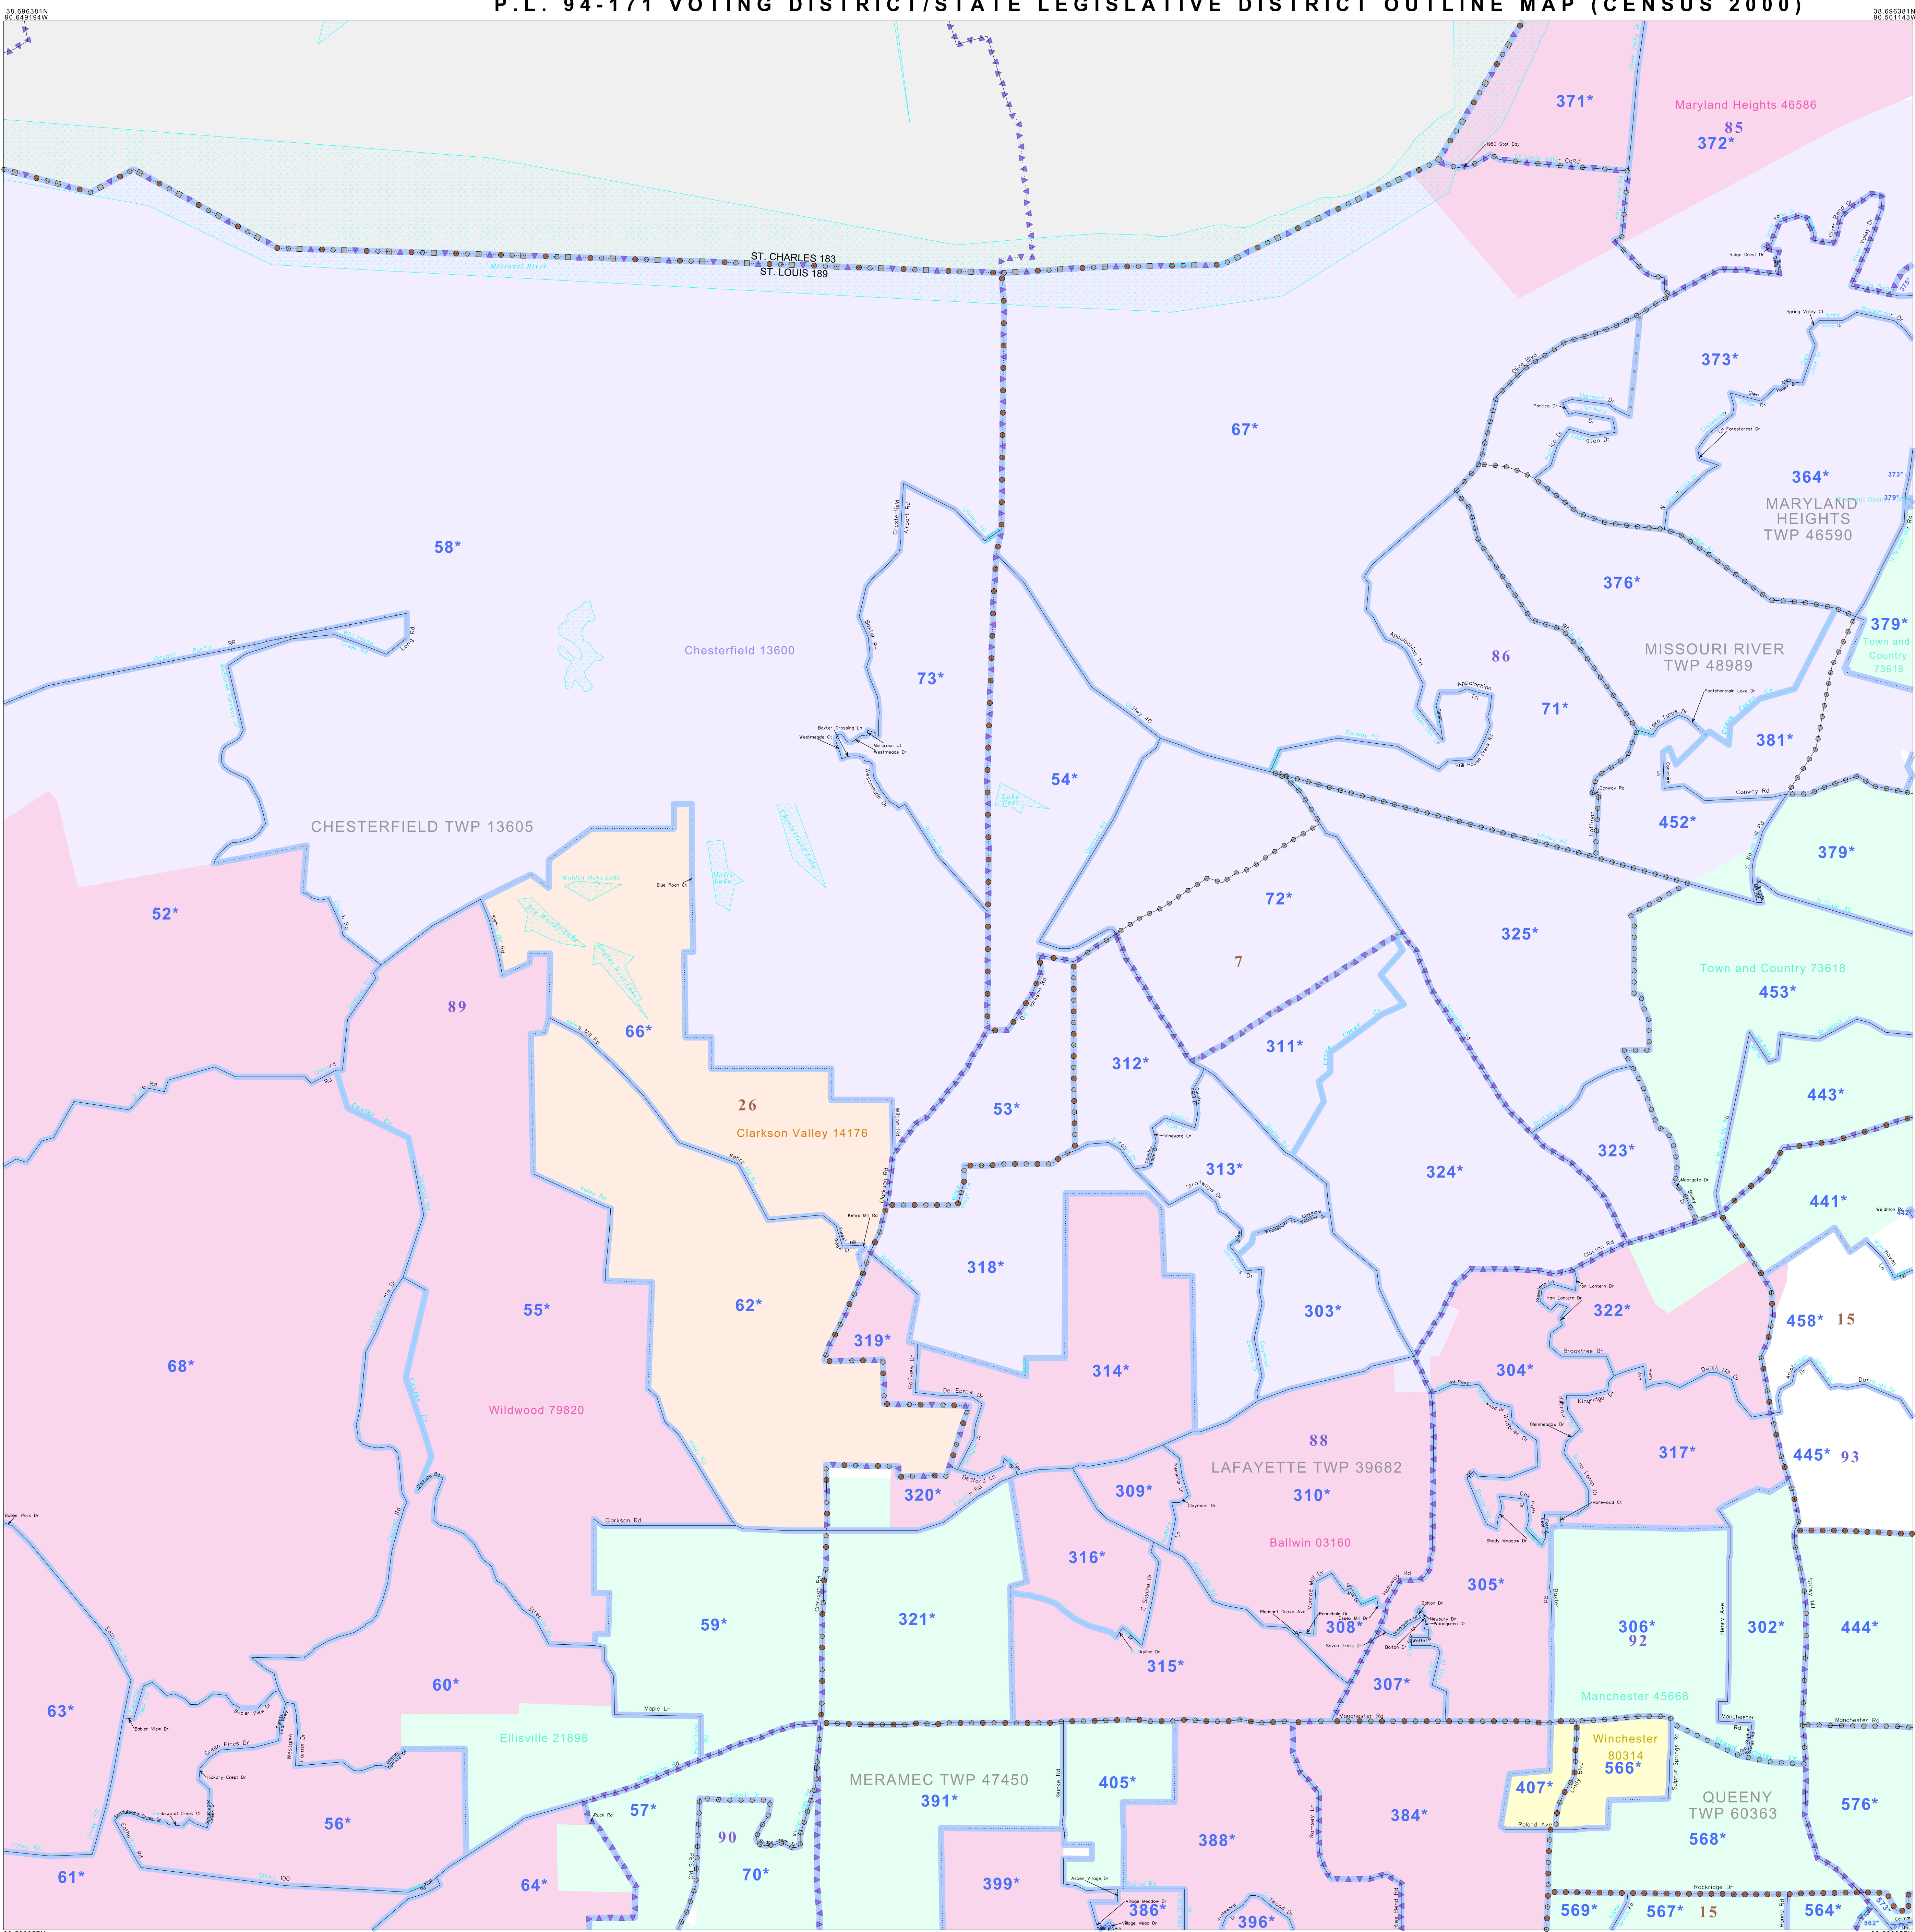

GEOGRAPHIC AREAS LEGEND

SYMBOL	NAME STYLE
*****	INTERNATIONAL
=====	STATE
=====	COUNTY
.....	MINOR CIVIL DIV.¹
.....	Incorporated Place¹
.....	Census Designated Place²
.....	Voting District
.....	SLD-Senate
.....	SLD-House

☐ Military
☐ Inset
☐ Out Area

Sheet Location within County

Key to Adjacent Sheets

4	5
8	9
12	13
14	

ST: Missouri (29)
COU: St. Louis (189)
SHEET 9 OF 18 PARENT SHEETS